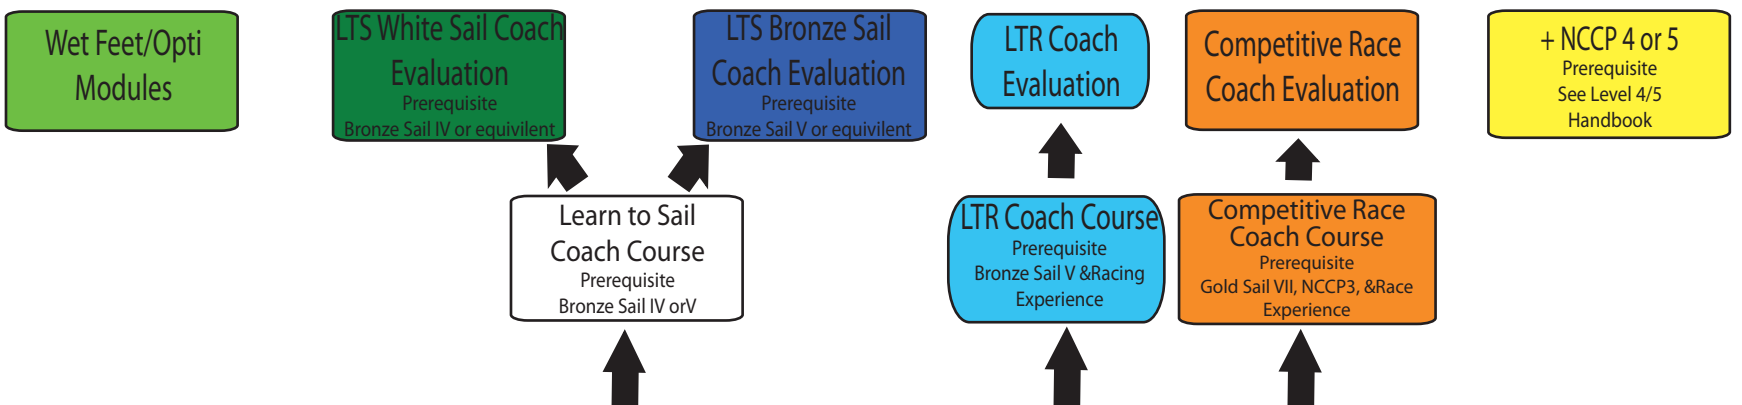

New Learn to Sail Program

Capable of
Certifying

Coaching
Level

Certification
Requirements

Fundamental
&
Course

Emergency First Aid
Swimming (LSS Boat Rescue, LSS Bronze Medalian, or SCRA)
Pleasure Craft Operators Card